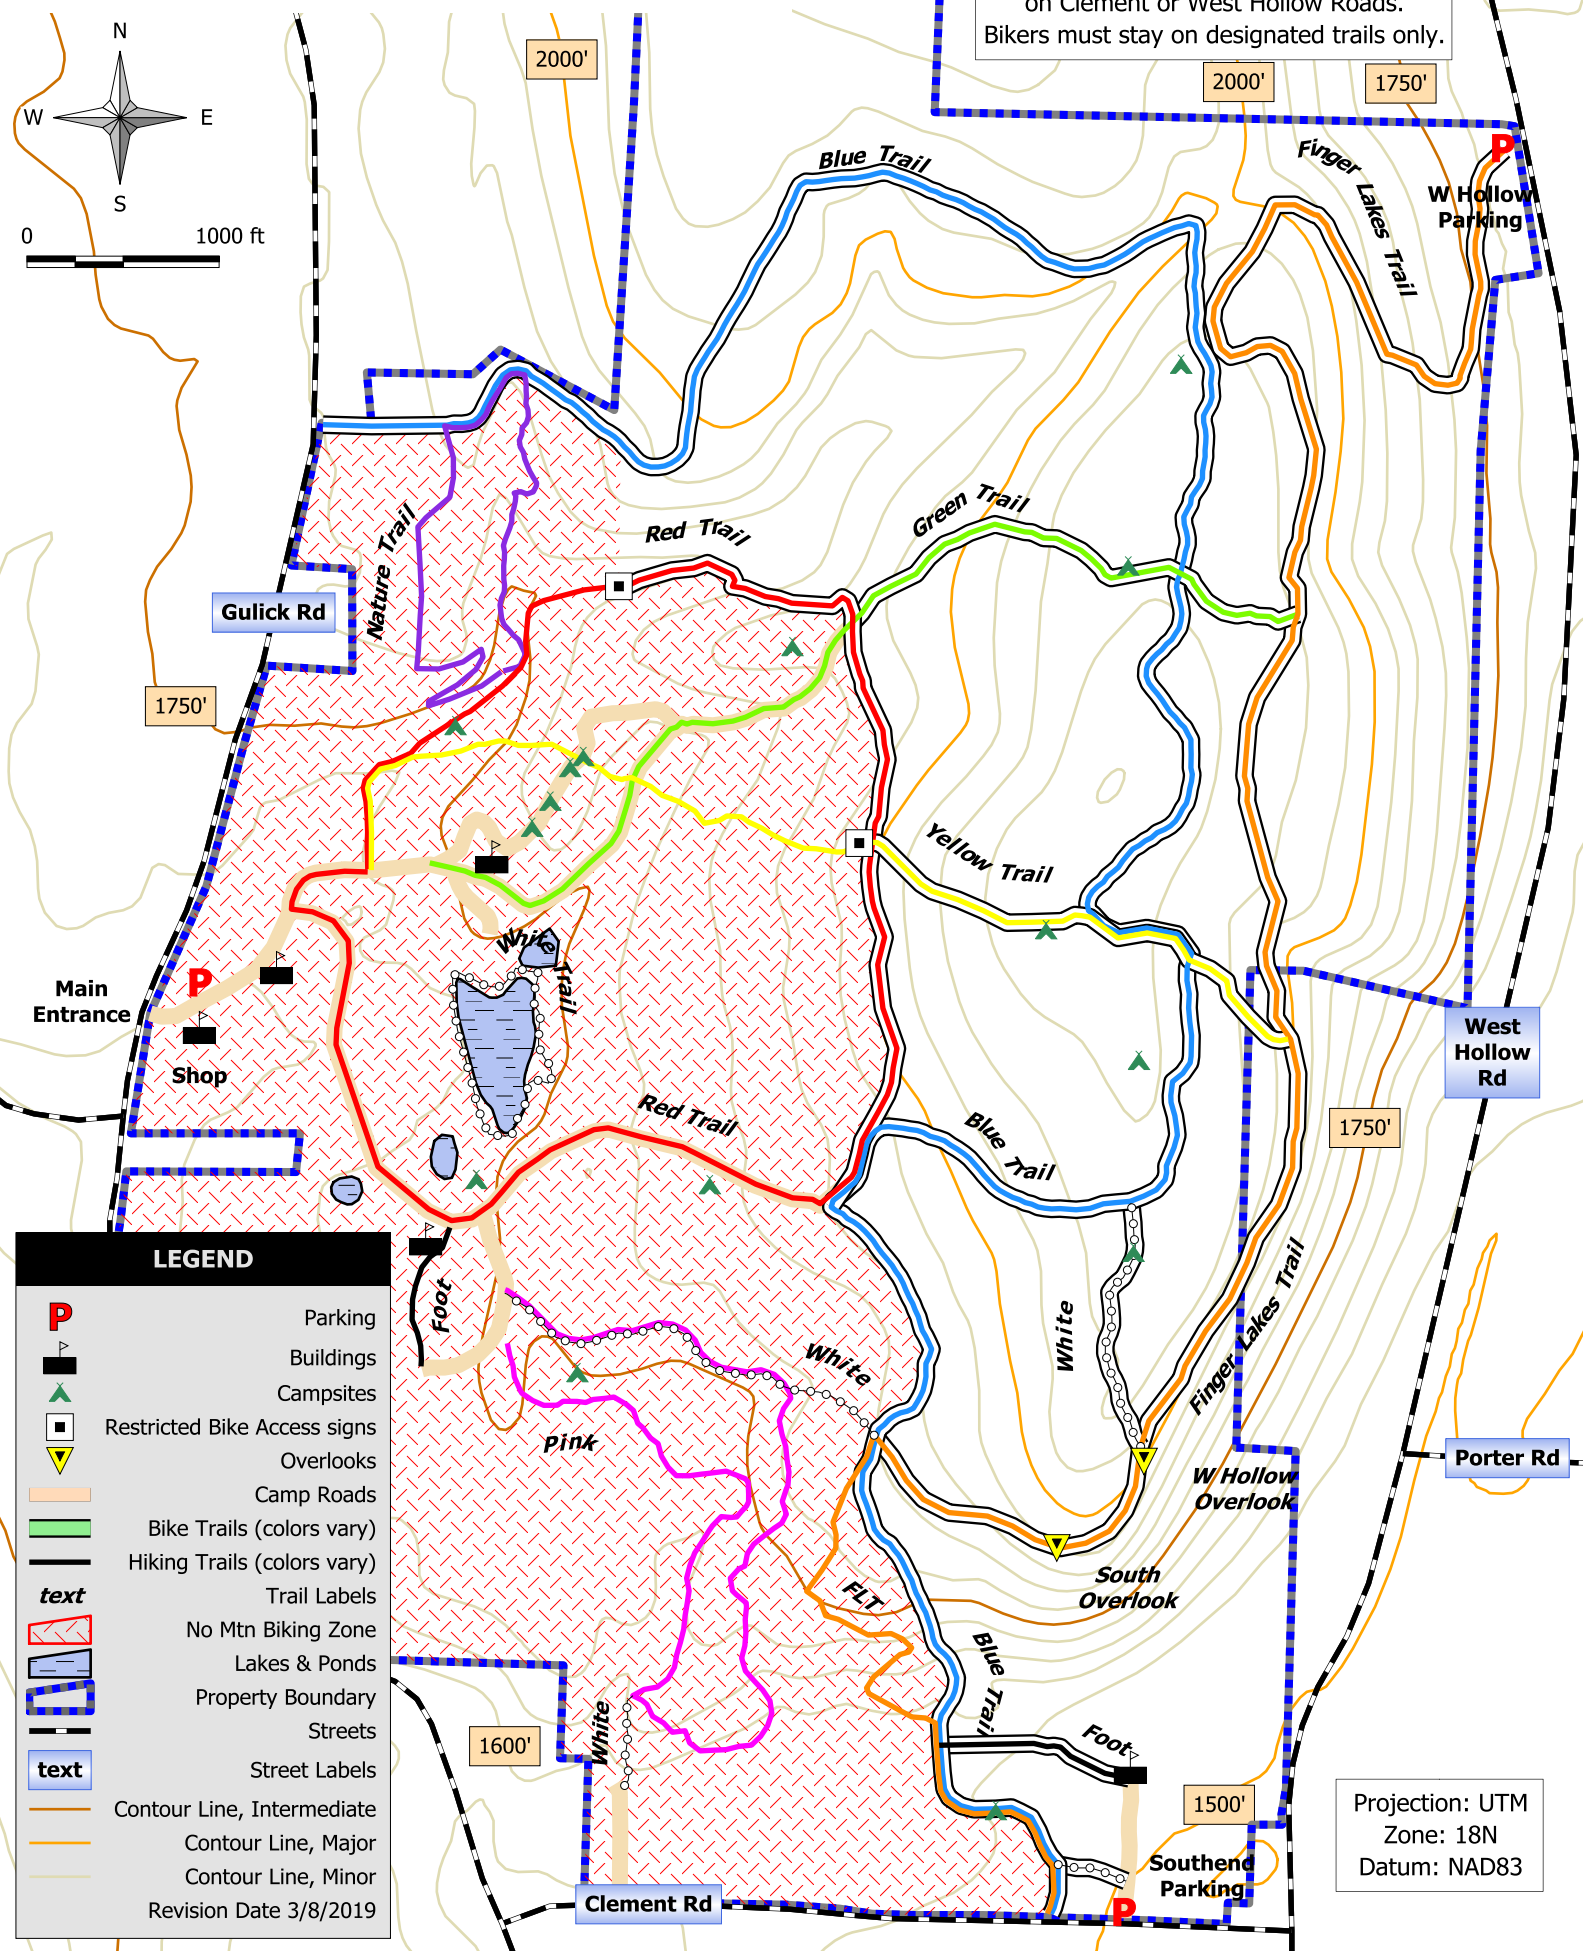

J Warren Cutler Scout Reservation Mountain Bike Trail Map

Mountain Bikers must use parking lots on Clement or West Hollow Roads. Bikers must stay on designated trails only.

LEGEND

- Parking
- Buildings
- Campsites
- Restricted Bike Access signs
- Overlooks
- Camp Roads
- Bike Trails (colors vary)
- Hiking Trails (colors vary)
- text* Trail Labels
- No Mtn Biking Zone
- Lakes & Ponds
- Property Boundary
- Streets
- text* Street Labels
- Contour Line, Intermediate
- Contour Line, Major
- Contour Line, Minor

Revision Date 3/8/2019

Projection: UTM
Zone: 18N
Datum: NAD83