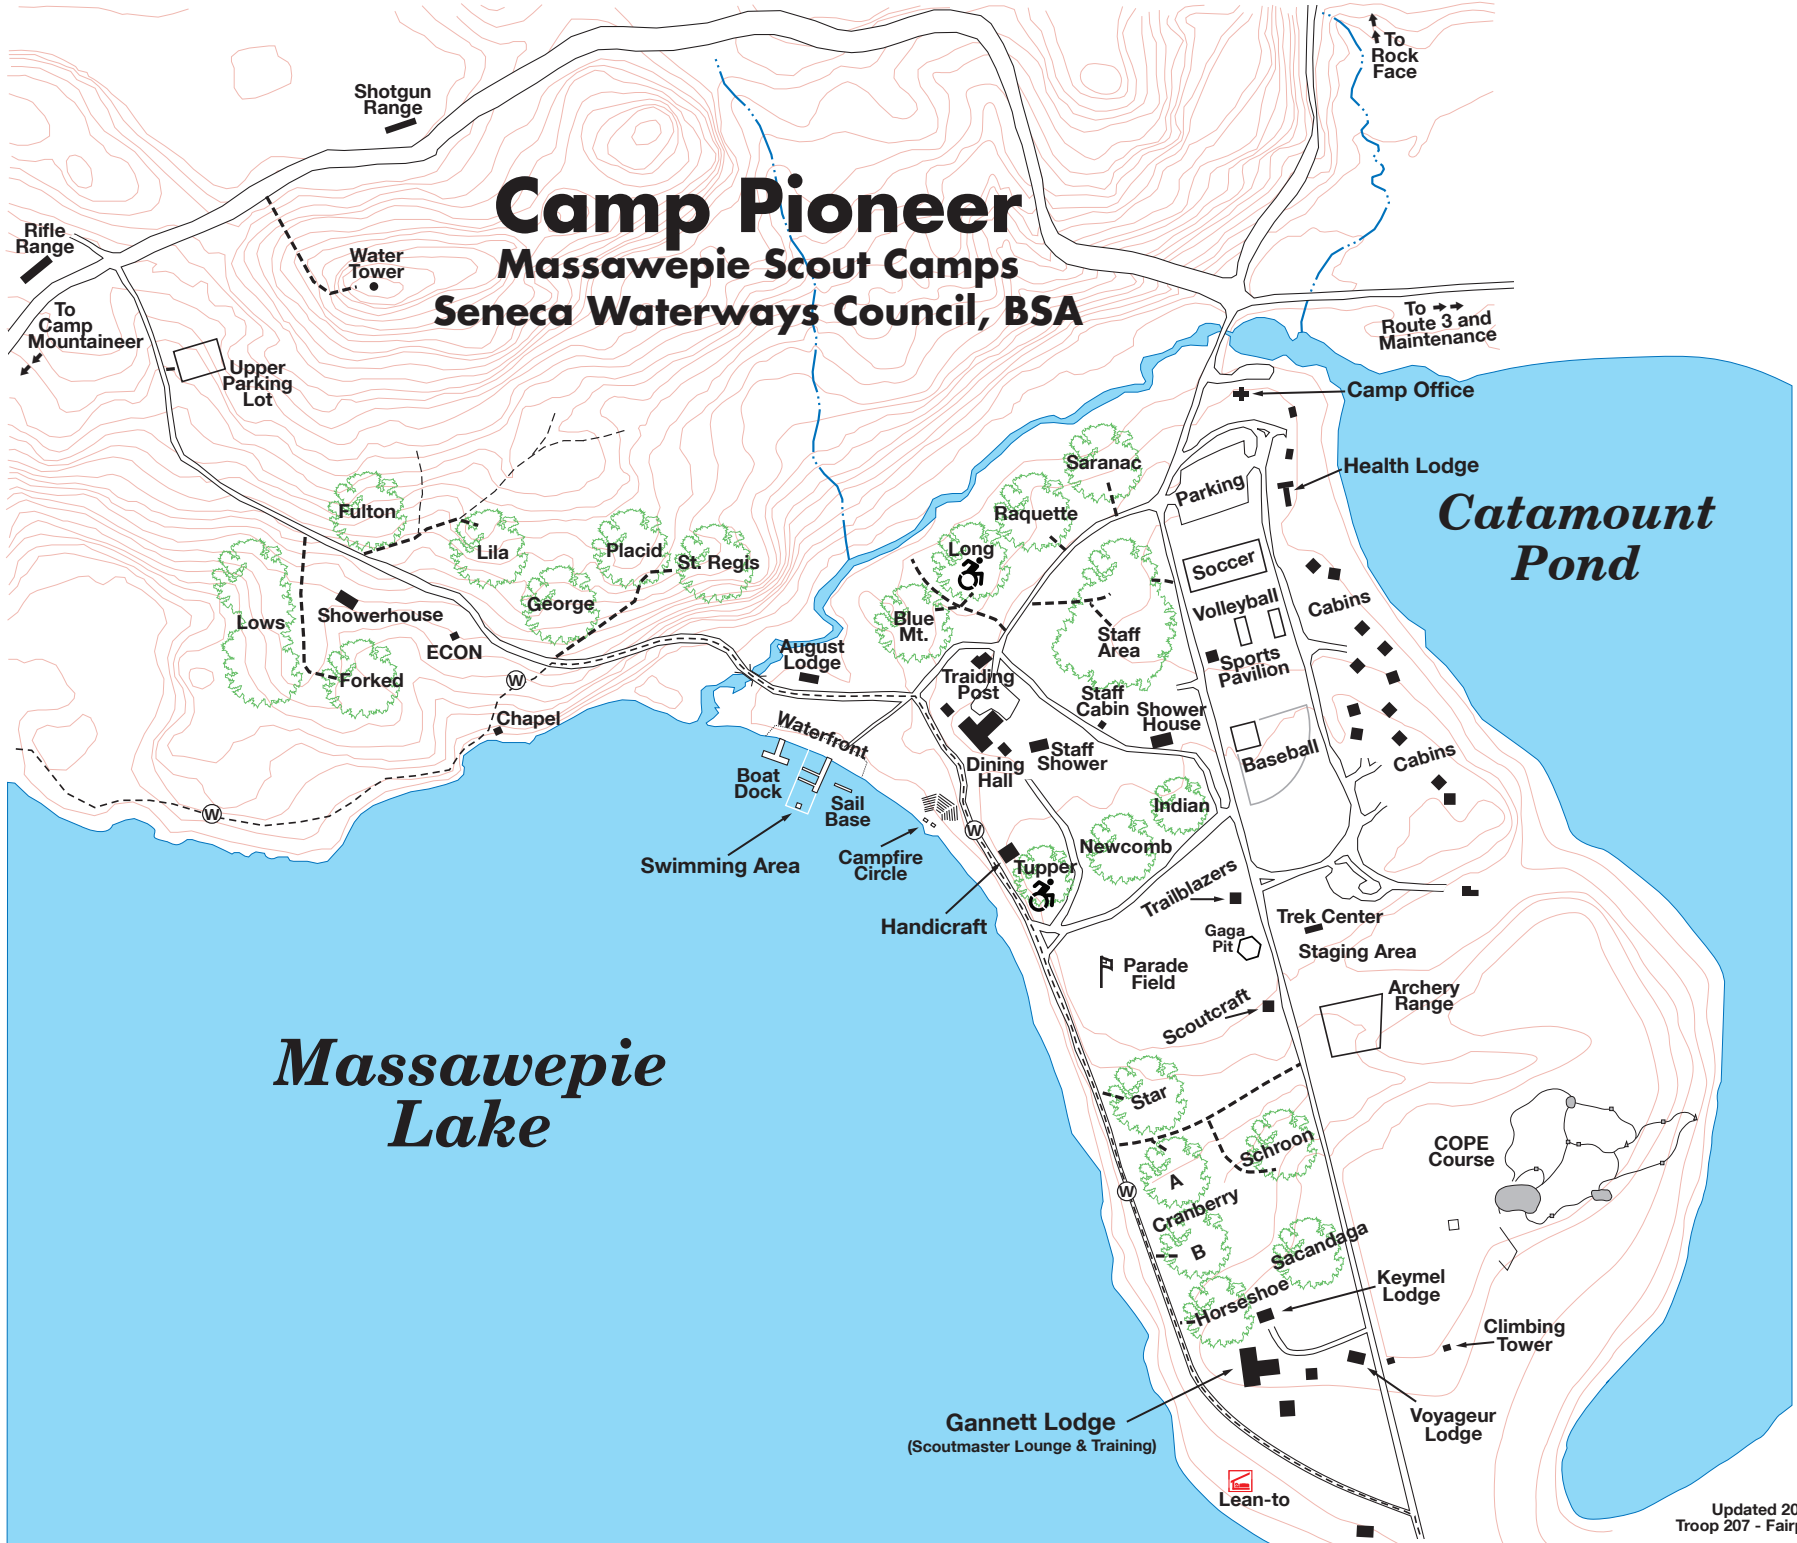

Camp Pioneer

Massawepie Scout Camps

Seneca Waterways Council, BSA

Massawepie Lake

Catamount Pond

Gannett Lodge
(Scoutmaster Lounge & Training)